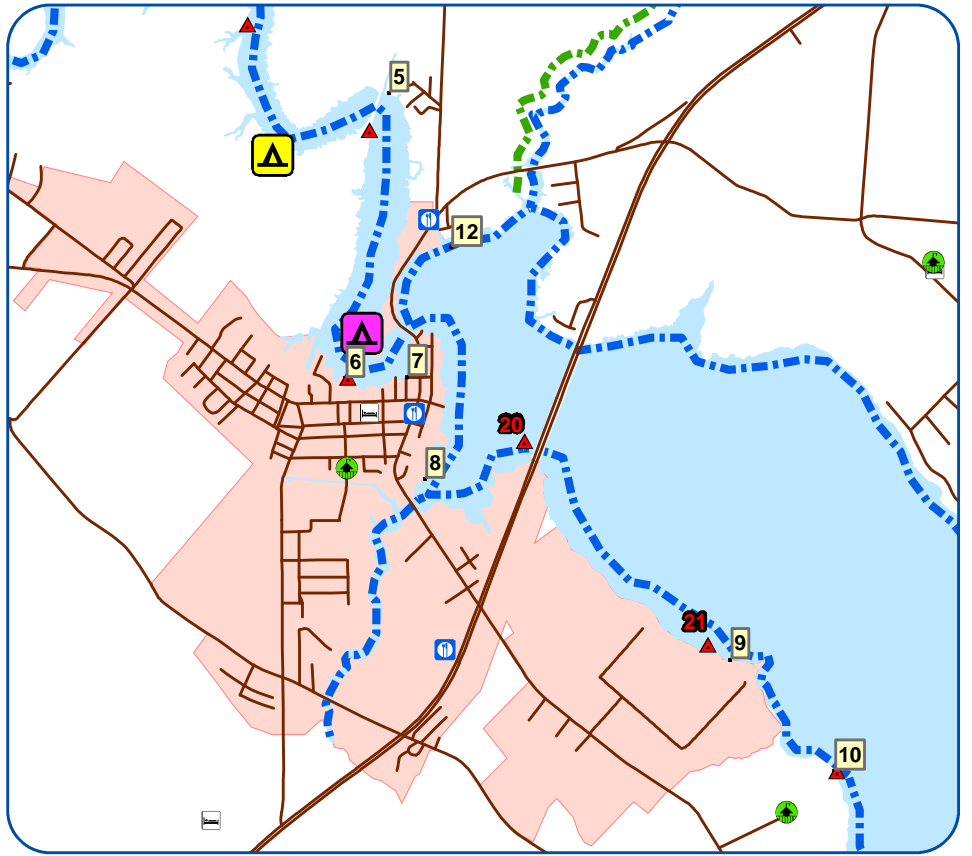

Perquimans County Blueways

0 1 2 3 4 Miles

Town of Hertford Insert

Legend

- Restaurants
- Historic Sites
- Bed-n-breakfast
- Perquimans River Paddle Trail
- Birding Trail
- Railroad Track
- River Mile Markers
- Access Points
- Hertford Town Limit
- Double Camping Platform
- Triple Camping Platform