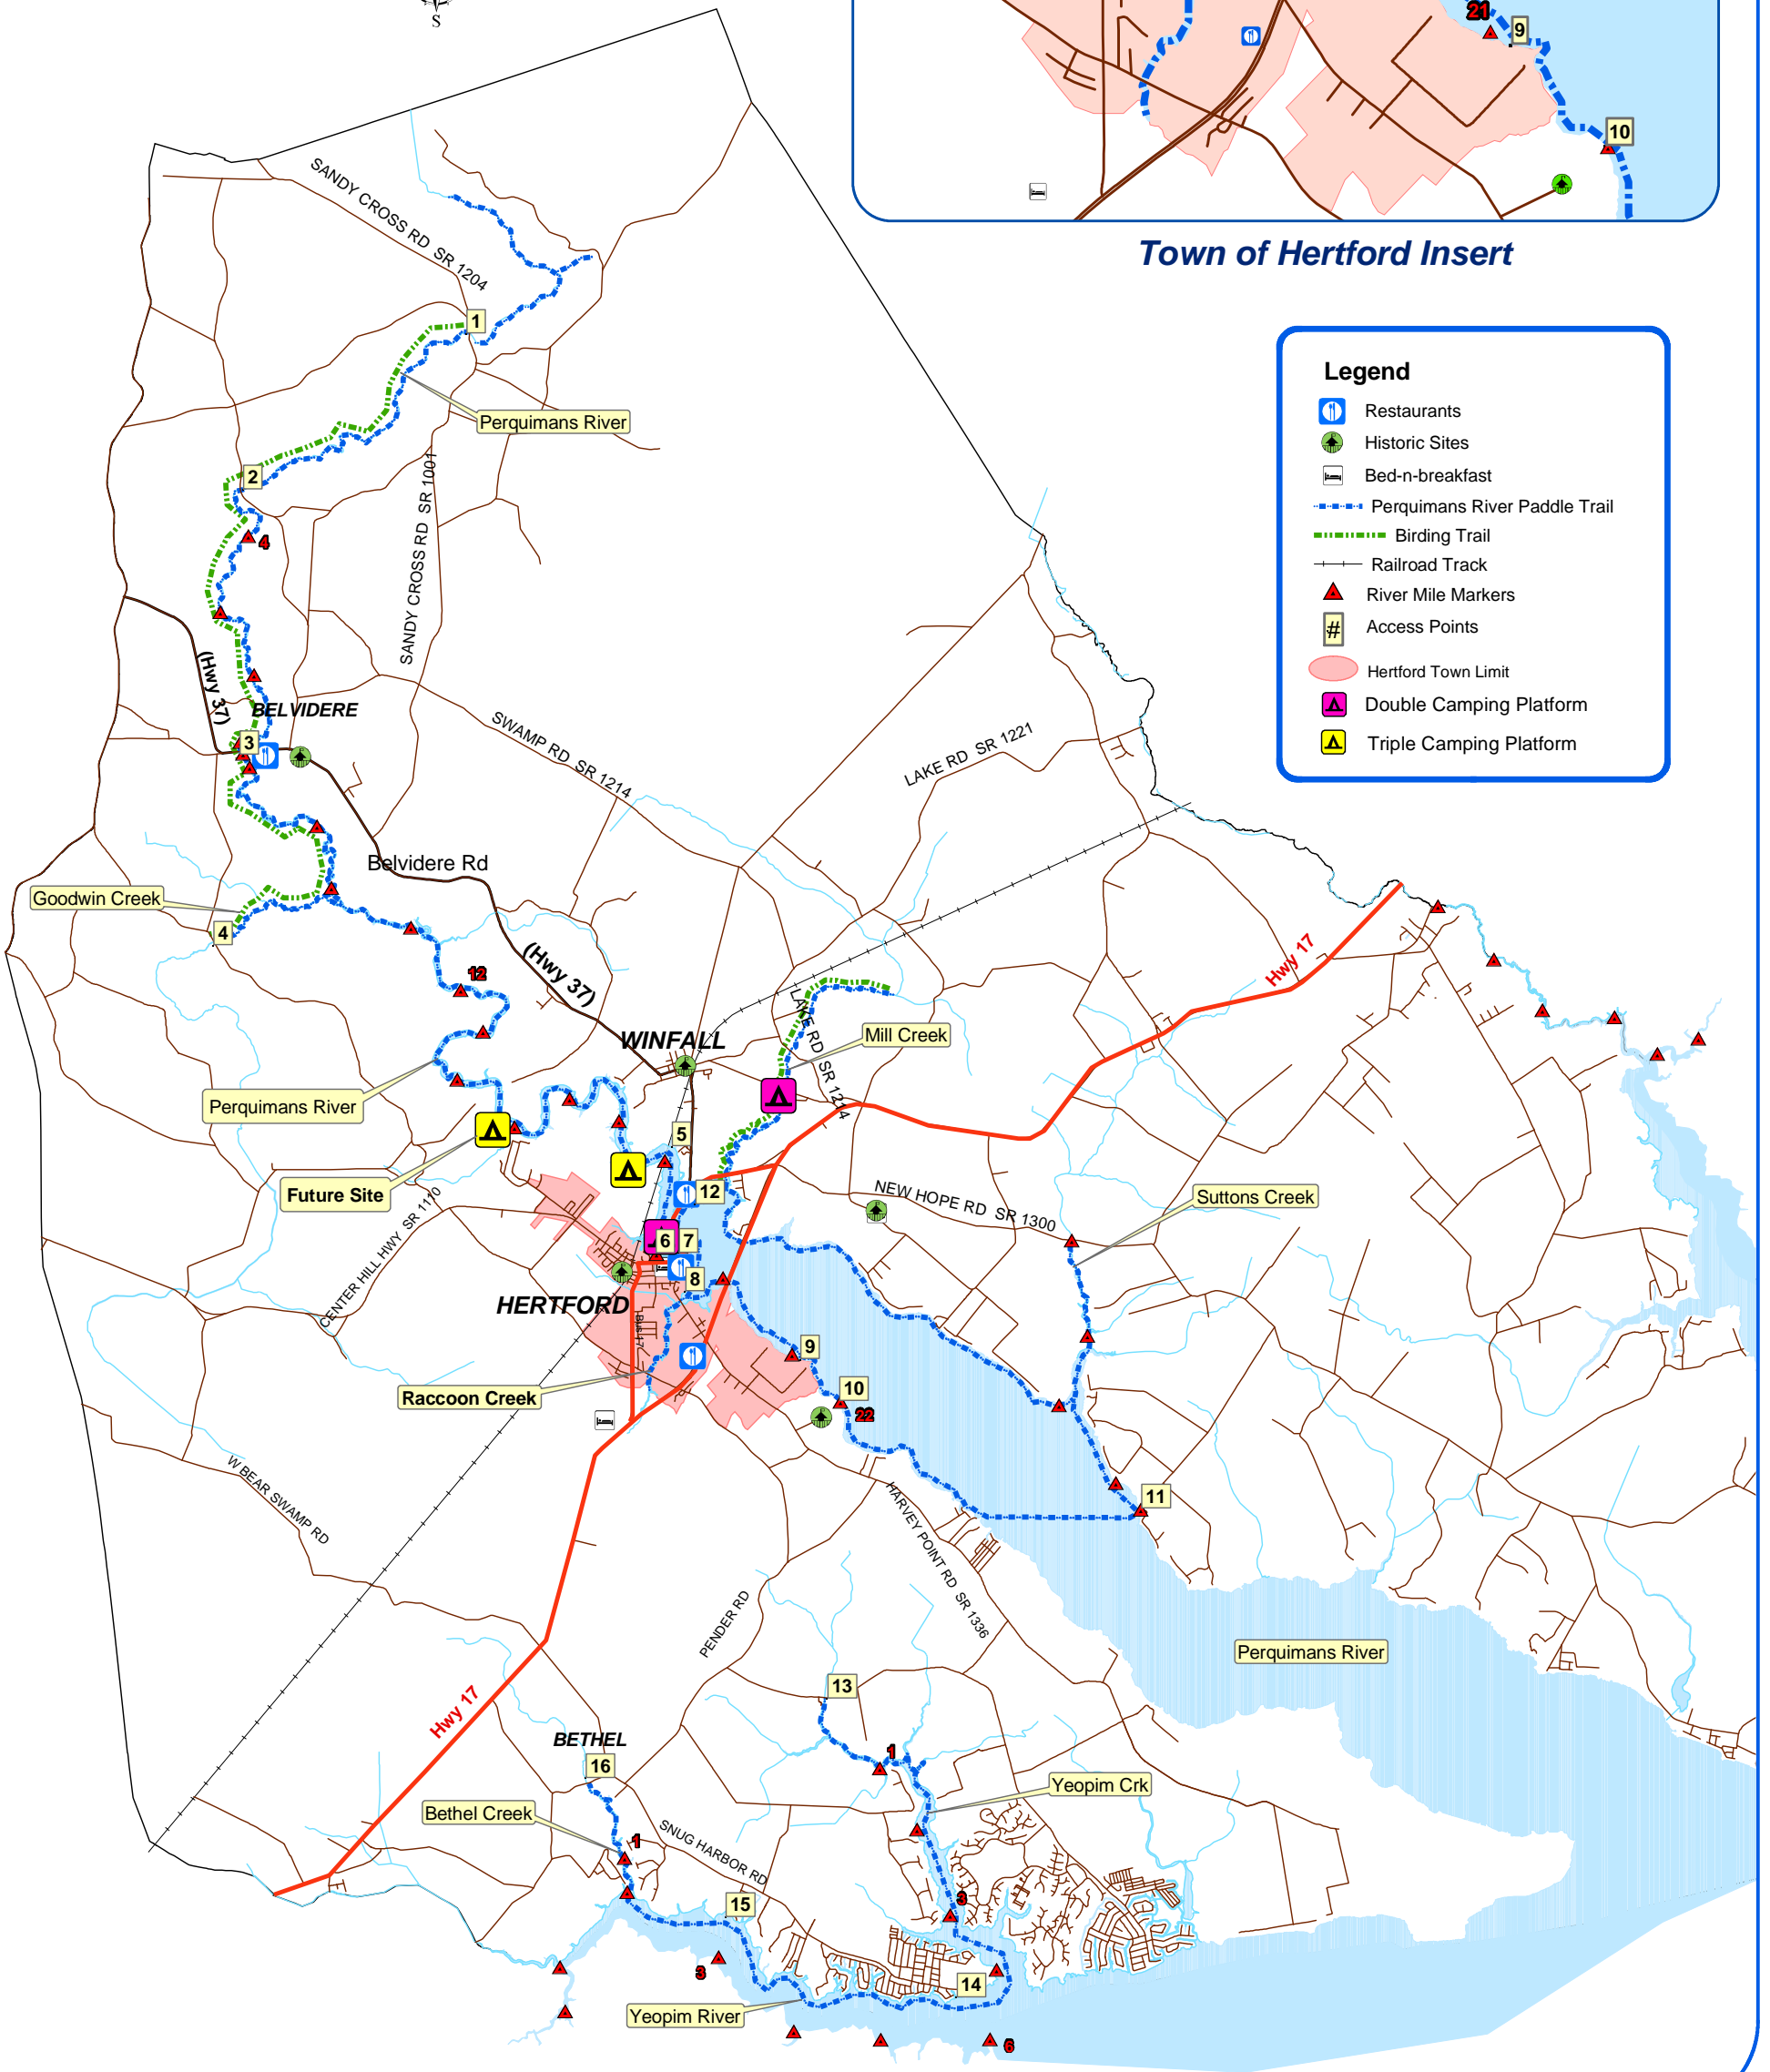

Perquimans County Blueways

0 1 2 3 4 Miles

Town of Hertford Insert

Legend

- Restaurants
- Historic Sites
- Bed-n-breakfast
- Perquimans River Paddle Trail
- Birding Trail
- Railroad Track
- River Mile Markers
- Access Points
- Hertford Town Limit
- Double Camping Platform
- Triple Camping Platform